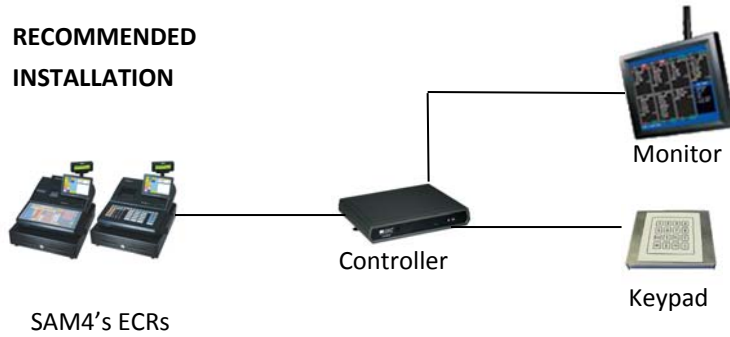

E-PAD Kitchen Video

**RECOMMENDED
INSTALLATION**

Controller/ Keypad System

Includes built-in software, Power Supply

Item #	Description	Price
	Controller and Keypad	$1150.00
	Keypad Only	$295.00

- Require VGA Monitor Only
- Installation **NO INCLUDED**