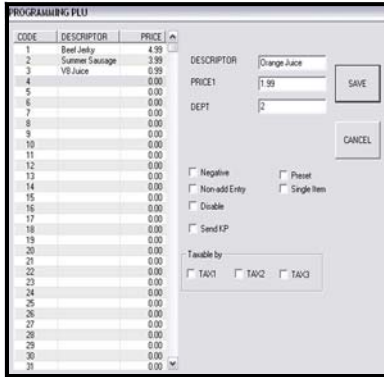

Polling Software / Manual

SAM4s SPS-500 Polling Software For Windows XP/Vista/7

Polling software for SPS-500 Cash Register is the easiest way to change prices and add/delete items when having more than one cash register in the store.

It not only let you change PLUs but also let you poll the information from the register to keep track of the transaction and Z-out reports.