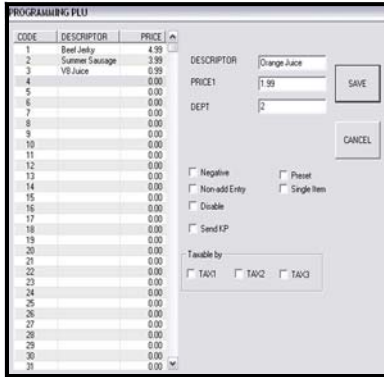

Labels

Item #	Description	Price
	2¼ x 1¼ Zebra Each Roll	\$12.00
	2¼ x 1¼ Zebra CASE	\$144.00

Ink / Cartridge

Item #	Description	Price
	ECR-18	\$9.99
	ECR-30/34/38	\$9.99
	ECR-37	\$9.99

CALL FOR MORE INK AND CARTRIDGE MODELS.

Polling Software / Manual

SAM4s SPS-300 Polling Software For Windows XP/Vista/7

Polling software for SPS-300 Cash Register is the easiest way to change prices and add/delete items when having more than one cash register in the store.

It not only let you change PLUs but also let you poll the information from the register to keep track of the transaction and Z-out reports.

Item #	Description	Price
	USB Interface Key	\$899.00

Operator's and Programming Manual