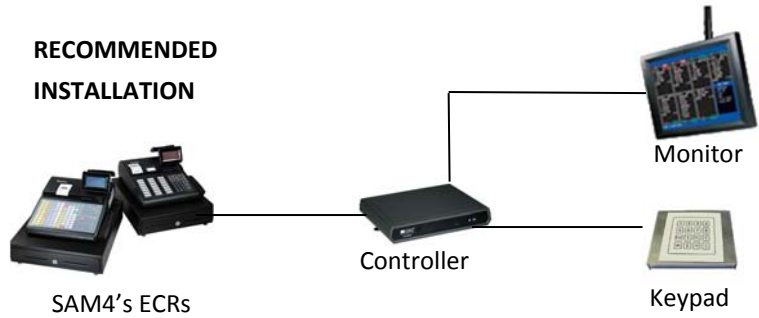

Printers

BTP-M280 Impact Printers

- 4.7 Lines Per Second Print Speed.
- Includes interface cable and USB cable.

Item #	Model	Description	Price
	BTP-M280B	Auto-Cutter/ Paper Take-up Black/ Ivory/ USB / Network	\$365.00
	BTP-M280B	Auto-Cutter Black/ Ivory/ Serial / USB	\$299.00
	BTP-M280D	Manual-Tear Black/ Ivory/ Serial/ USB	\$255.00

E-PAD Kitchen Video

Controller/ Keypad System

Includes built-in software, Power Supply

Item #	Description	Price
	Controller and Keypad	\$1150.00
	Keypad Only	\$295.00

- Require VGA Monitor Only
- Installation **NO INCLUDED**