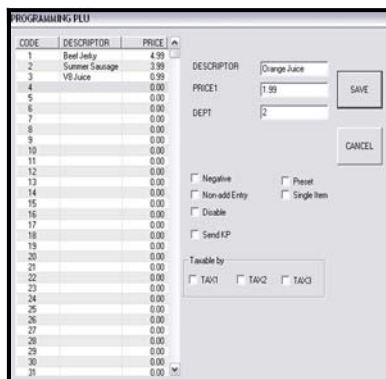

Polling Software / Manual

SAM4s ER-900 Polling Software For Windows XP/Vista/7

Polling software for ER-900 Cash Register is the easiest way to change prices and add/delete items when having more than one cash register in the store.

It not only let you change PLUs but also let you poll the information from the register to keep track of the transaction and Z-out reports.