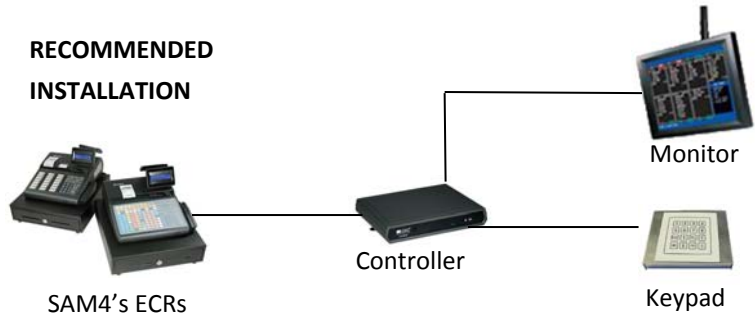

### BTP-M280 Impact Printers

- 4.7 Lines Per Second Print Speed.
- Includes interface cable and USB cable.

Item #	Model	Description	Price
	BTP-M280B	Auto-Cutter/ Paper Take-up Black/ Ivory/ USB / Network	\$365.00
	BTP-M280B	Auto-Cutter Black/ Ivory/ Serial / USB	\$299.00
	BTP-M280D	Manual-Tear Black/ Ivory/ Serial/ USB	\$255.00

### E-PAD Kitchen Video

Controller/ Keypad System

Includes built-in software, Power Supply

Item #	Description	Price
	Controller and Keypad	\$1150.00
	Keypad Only	\$295.00

- Require VGA Monitor Only
- Installation **NO INCLUDED**