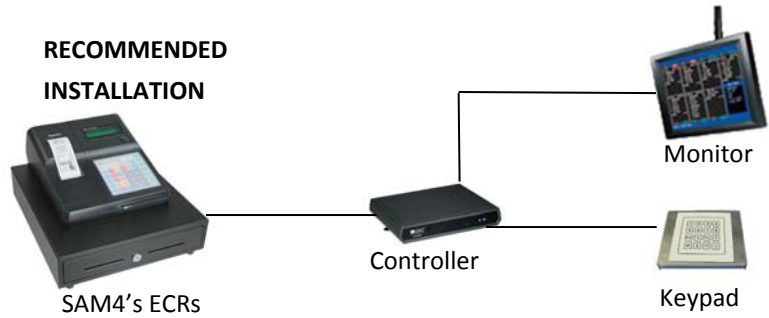

E-PAD Kitchen Video

Controller/ Keypad System

Includes built-in software, Power Supply

Item #	Description	Price
	Controller and Keypad	$1150.00
	Keypad Only	$295.00

- Require VGA Monitor Only
- Installation **NO INCLUDED**